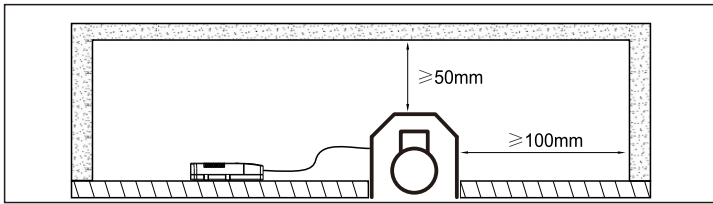

CETTIGÈ

Unicorn series Downlight

Suitable for Ceiling thickness 5-20mm.

Model	Power	Products Size	Cut out
W11014LED	Max.15W	L88xW88xH115mm	L90xW90mm
W11015LED	Max.15W	L88xW88xH115mm	L90xW90mm
W11364LED	Max.36W	L123xW123xH145mm	L125xW125mm
W11365LED	Max.36W	L123xW123xH145mm	L125xW125mm